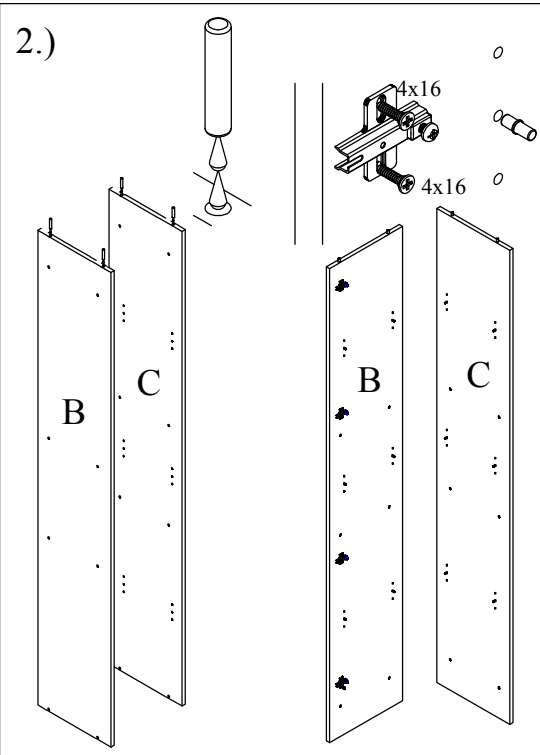

Asko-19

Parts list:

- 1x (L-shaped metal bracket)
- 12x (Screws)
- 12x (Washers)
- 16x (Washers)
- 4x (Bracket assembly)
- 4x16 (Screws)
- 2x (L-shaped metal bracket with M4x25 hole)
- 2x (Screws)
- 50x (Screws)
- 4x (Bracket assembly)
- 3x16 (Screws)
- 8x (Screws)
- 8x (Washers)
- 1x (L-shaped metal bracket)

A ruler is provided for reference, showing markings from 0 to 3.