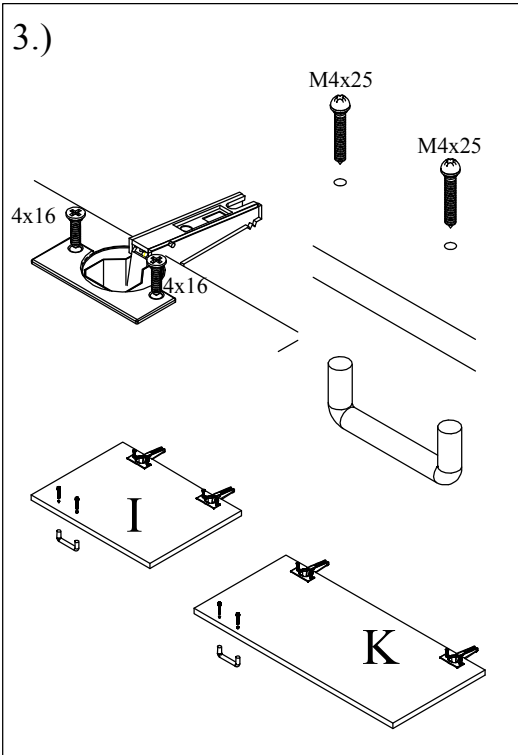

Asko-19

Parts list:

- 1x (L-shaped metal bracket)
- 12x (Screws)
- 12x (Washers)
- 16x (Washers)
- 4x (Bracket assembly)
- 4x16 (Screws)
- 2x (L-shaped metal bracket with M4x25 hole)
- 2x (Screws)
- 50x (Screws)
- 4x (Bracket assembly)
- 3x16 (Screws)
- 8x (Screws)
- 8x (Washers)
- 1x (L-shaped metal bracket)

A ruler is provided for reference, showing markings from 0 to 3.