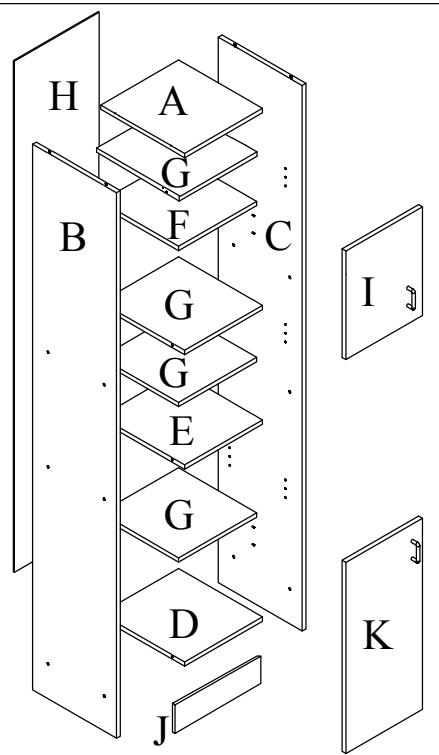

Asko-19

Parts list:

- 1x (L-shaped metal bracket)
- 12x (Screws)
- 12x (Washers)
- 16x (Washers)
- 4x (Bracket assembly)
- 4x16 (Screws)
- 2x (L-shaped metal bracket with M4x25 hole)
- 2x (Screws)
- 50x (Screws)
- 4x (Bracket assembly)
- 3x16 (Screws)
- 8x (Screws)
- 8x (Washers)
- 1x (L-shaped metal bracket)

A ruler is provided for reference, showing markings from 0 to 3.