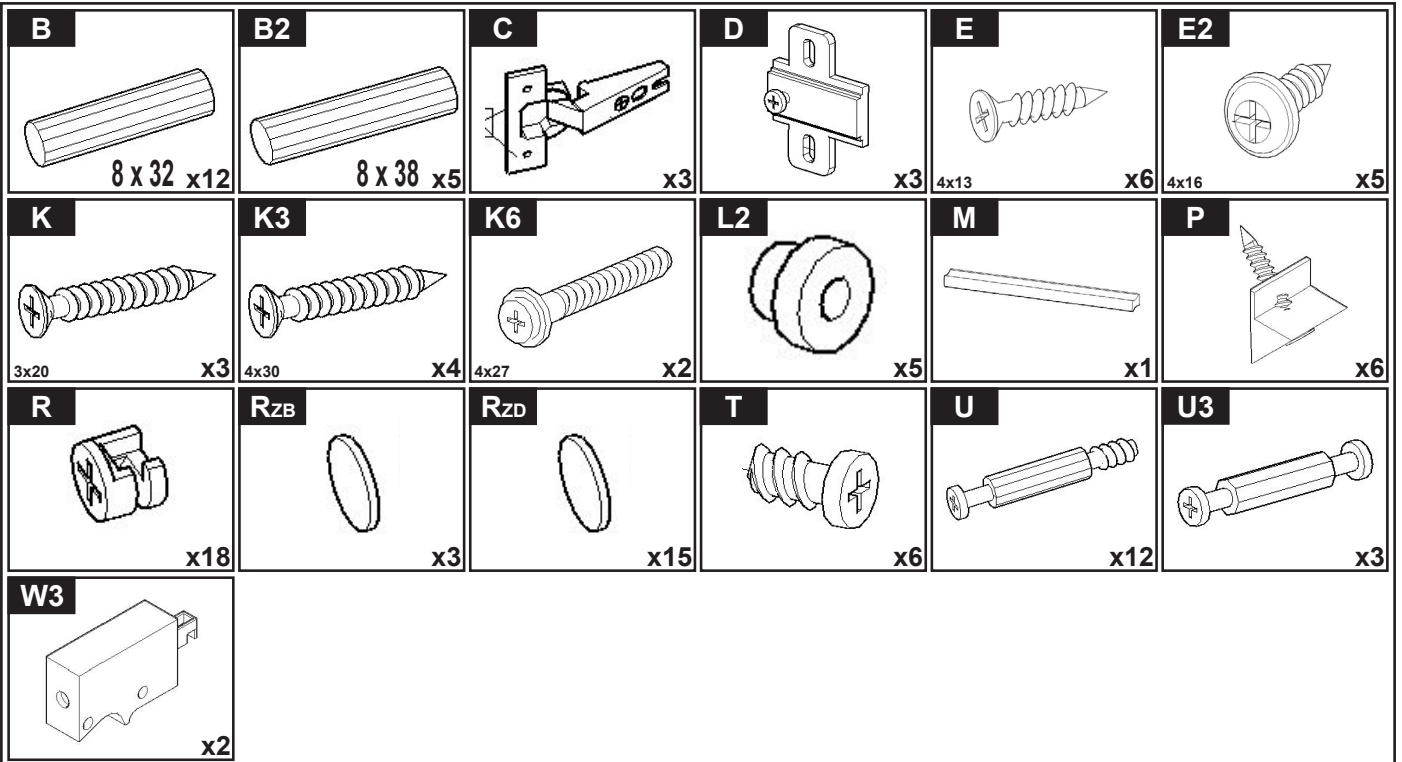

FOXY

40 min.

C1/8

B	x4
R	x4
U	x8

C2/8

B	x8
D	x3
K3	x4
R	x8
T	x6
U	x4
W3	x2

C4/8

E2	x5
K6	x2
L2	x5
M	x1

C3/8

C5/8

C6/8

C8/8

C7/8

K	x3
P	x6