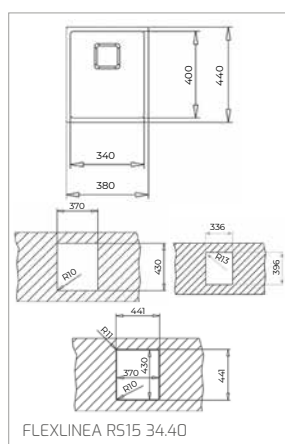

FORLINEA RS15 2B 580

FLEXLINEA RS15 34.40