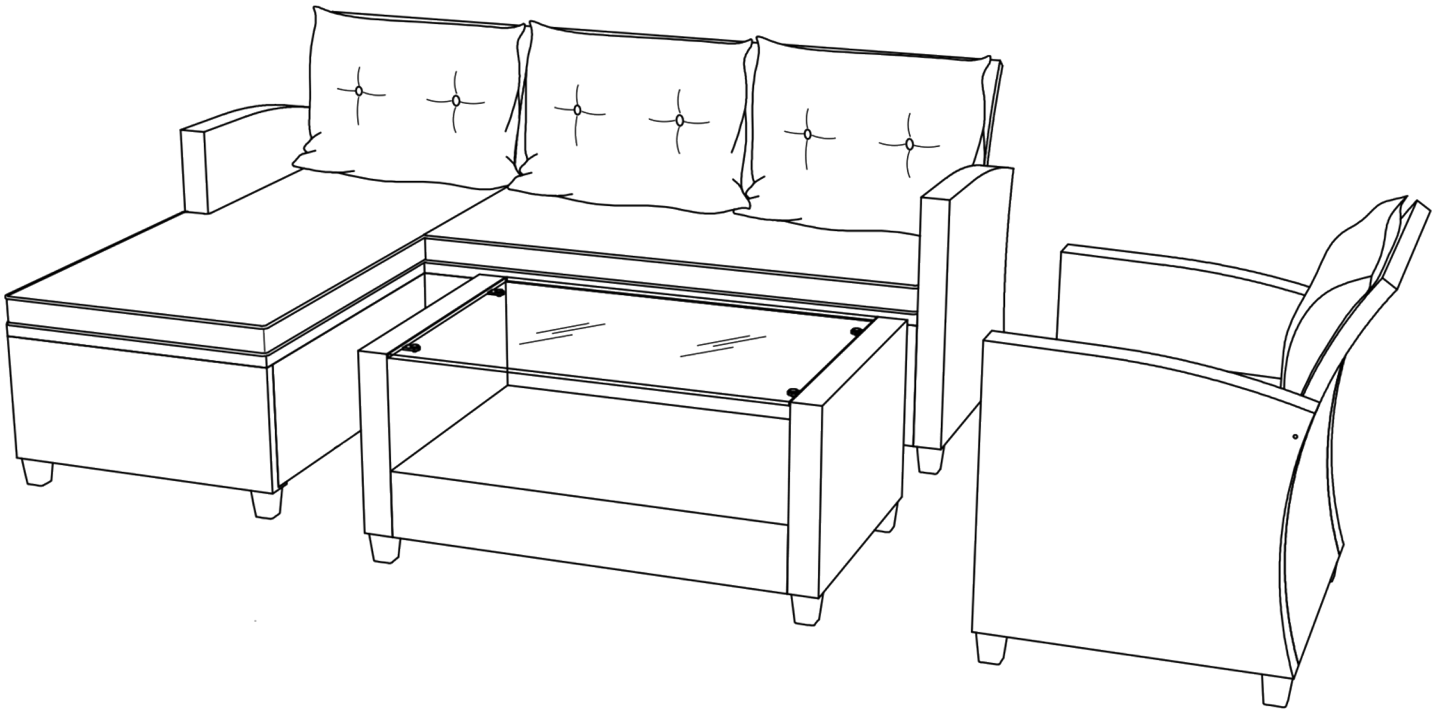

ASSEMBLY INSTRUCTION

STOCKHOLM LOUNGE

IMPORTANT NOTE:

Do not tighten all screws/bolts until all completely assembled.
Thank you.

PARTS

A x 4

M6x90 mm

B x 8