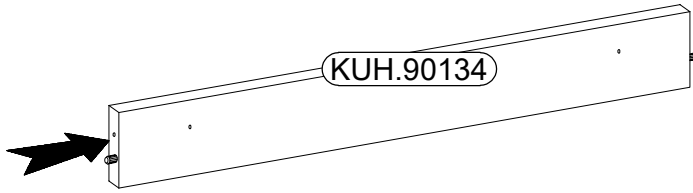

2

6,4 x 50mm

B

4

O

1

E1

4

KUH.90134